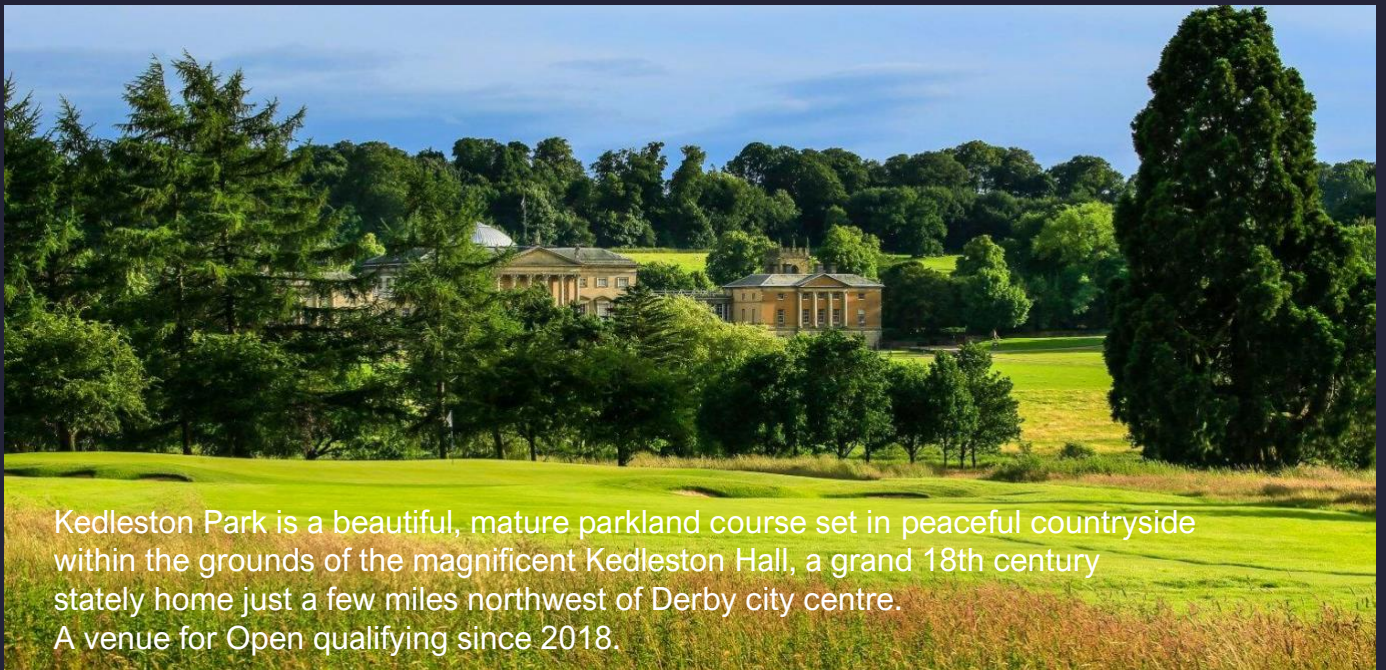

KEDLESTON INVITATIONAL

SEPT 19, 2021 | £ 60 PER PLAYER | MAX HCP 26.0

**KEDLESTON PARK
GOLF CLUB**

Kedleston Park is a beautiful, mature parkland course set in peaceful countryside within the grounds of the magnificent Kedleston Hall, a grand 18th century stately home just a few miles northwest of Derby city centre. A venue for Open qualifying since 2018.